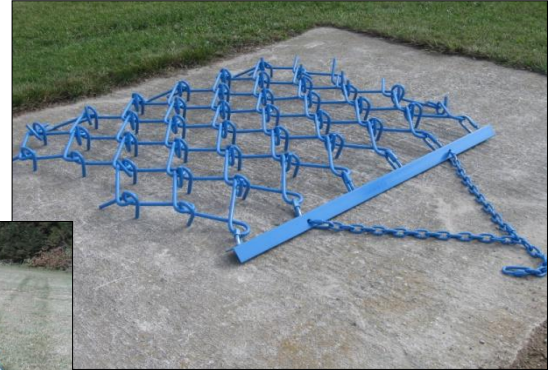

**MAY BRIDGE  
HARROWS**  
www.maybridgeharrows.com

ATV EQUIPMENT

**Small Harrows Ideal For:**

- Riding rings
- Jumping arenas
- Horse tracks
- Small pastures
- Landscaping
- Turf management
- Lawn maintenance
- Walking trails
- Driveways
- Deer plots
- Moto X tracks

Note: Product not in stock is subject to freight charges.

**FEATURES:**

- Manufactured from Hard 1045 1/2" steel
- Bright "Safety Blue" paint for visibility
- Easy to handle size (5 ft working width, 95 lbs in total)
- Two working sides: Aggressive (none of the teeth follow another, for complete coverage) and Almost Smooth (ideal for

Model	Description	Weight	List Price FRT EXTRA
MAY5ESTATE	3 Point Hitch Lift Frame– less harrow– 41" L x 10" W x 6" H	95 LB	\$ 319.60
MAY3PTLF	Wheeled Carrier– less harrow– 41" L x 18" W x 12" H	70 LB	\$ 234.60
MAYWHCAR	Wheeled Carrier– less harrow– 41" L x 18" W x 12" H	98 LB	\$ 586.50

**BE Braber  
Equipment**

www.brabereq.com

ATV EQUIPMENT

**ATV FLAIL MOWER**

**Features**

- Cutting width of 45"
- Gas powered engine
- 13 hp
- 507 lbs
- Tow hitch

*Note: Product not in stock is subject to freight charges.*