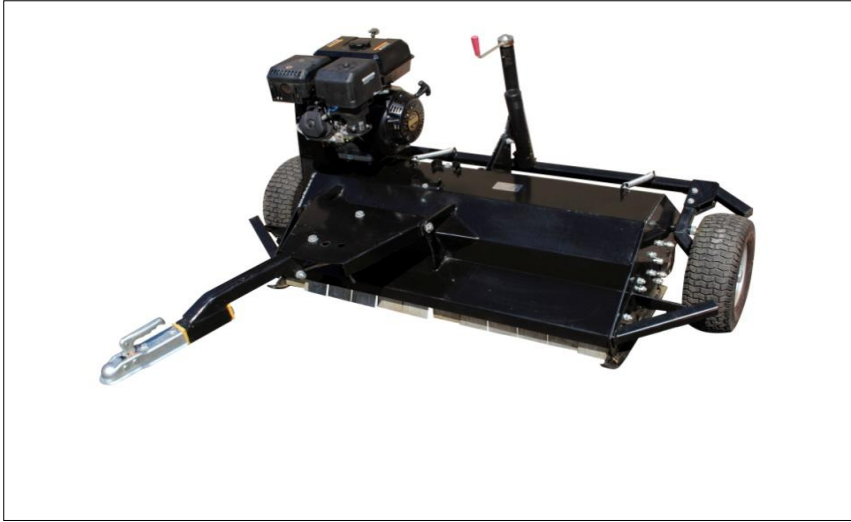

Note: Product not in stock is subject to freight charges.

**FEATURES:**

- Manufactured from Hard 1045 1/2" steel
- Bright "Safety Blue" paint for visibility
- Easy to handle size (5 ft working width, 95 lbs in total)
- Two working sides: Aggressive (none of the teeth follow another, for complete coverage) and Almost Smooth (ideal for

Model	Description	Weight	List Price FRT EXTRA
MAY5ESTATE	3 Point Hitch Lift Frame– less harrow– 41" L x 10" W x 6" H	95 LB	\$ 319.60
MAY3PTLF	Wheeled Carrier– less harrow– 41" L x 18" W x 12" H	70 LB	\$ 234.60
MAYWHCAR	Wheeled Carrier– less harrow– 41" L x 18" W x 12" H	98 LB	\$ 586.50

**BE Braber  
Equipment**

www.brabereq.com

ATV EQUIPMENT

**ATV FLAIL MOWER**

**Features**

- Cutting width of 45"
- Gas powered engine
- 13 hp
- 507 lbs
- Tow hitch

*Note: Product not in stock is subject to freight charges.*